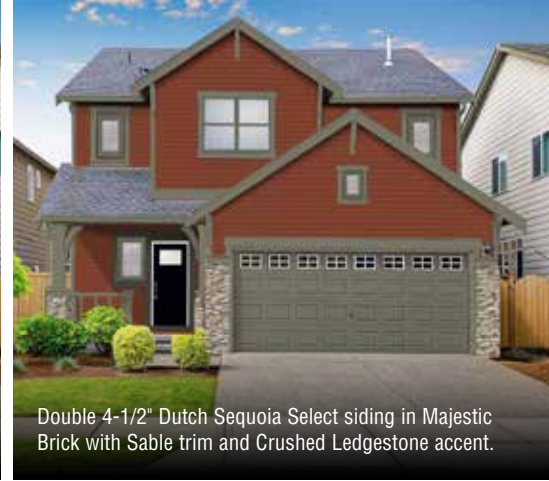

House shown in Rockwell Blue.

Masterfully crafted with attention to every detail, this best-in-class home exterior will meet your every expectation for outstanding beauty, enduring protection, easy upkeep and lasting value.

[†]Available in Double 4" and Double 4-1/2" Dutch only.

Double 5" profile not available in Designer Colours; Double 5" Dutch not offered in Designer Colours in British Columbia and Alberta.

Double 4" Sequoia Select siding in Pebble with Almond trim and Shalestone accent.

Board & Batten siding in Iron Ore with Monterey Sand trim and Crushed LedgeStone accent.

Double 4-1/2" Dutch Sequoia Select siding in Majestic Brick with Sable trim and Crushed LedgeStone accent.

Double 4"