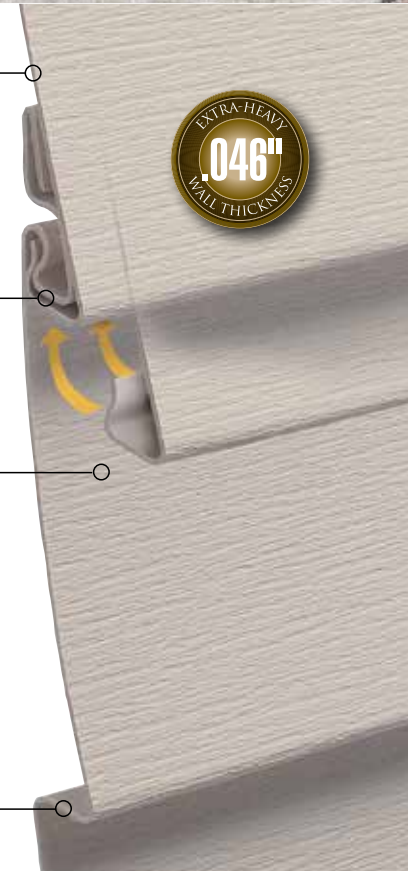

QUICK SPECS:

Nominal Thickness: .046"

Windload: Laboratory tested to withstand windloads up to 407 km/h (253 mph)*

Texture: Cedargrain

PREMIER DESIGN AND CONSTRUCTION

Extra-Heavy Wall Thickness Heavy-duty .046" thickness provides superior rigidity, ensuring straight, smooth walls.

Full-Roll Nailing Hem Delivers double-strength wall attachment.

Exclusive Advantage Lock™ System Securely connects panels, greatly enhancing rigidity and stability.

Hurricane-Velocity Wind Resistance Built hurricane-tough! In laboratory tests simulating hurricane-force wind conditions, Sequoia Select withstood windloads up to 407 km/h (253 mph).*

Rich Cedargrain Emboss Beautiful low-gloss finish achieves natural appeal and excellent durability; requires minimal upkeep.

Superior Lap Height Full 3/4" lap height creates a deeper dimension and enhanced shadow lines for a true wood look.